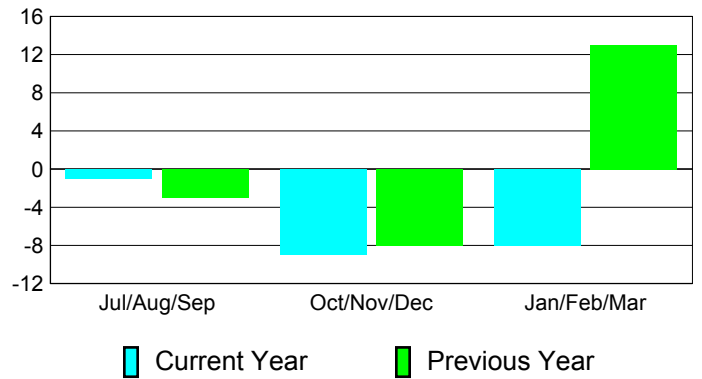

Membership Results 2010-2011

Goal, New, Dropped, Gain/Loss

Comparison of Club Gain/Loss

Current Year Compared to the Previous Year

Comparison of Membership Gain/Loss

Current Year Compared to the Previous Year

YTD Status Quo Clubs 2010-2011

Status Quo Clubs Compared to Status Quo Members

Gender Comparison 2010-2011

Jul/Aug/Sep

Oct/Nov/Dec

Jan/Feb/Mar

Male

Female