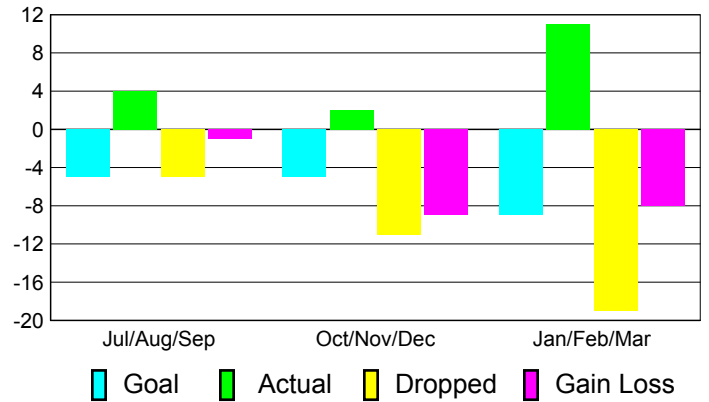

Club Results 2010-2011

Goal, New, Dropped, Gain/Loss

MEMBERSHIP

Membership Results
2010-2011

Membership
2009-2010

Month	Net Memb Goal	Actual New Memb	Actual Dropped Memb	Gain/Loss of Memb	Gain/Loss of Memb
Jul/Aug/Sep	-5	4	-5	-1	-3
Oct/Nov/Dec	-5	2	-11	-9	-8
Jan/Feb/Mar	-9	11	-19	-8	13
Totals	-19	17	-35	-18	2

Membership Results 2010-2011

Goal, New, Dropped, Gain/Loss

Comparison of Club Gain/Loss

Current Year Compared to the Previous Year

Comparison of Membership Gain/Loss

Current Year Compared to the Previous Year

YTD Status Quo Clubs 2010-2011

Status Quo Clubs Compared to Status Quo Members

Gender Comparison 2010-2011

Jul/Aug/Sep

Oct/Nov/Dec

Jan/Feb/Mar

Male

Female