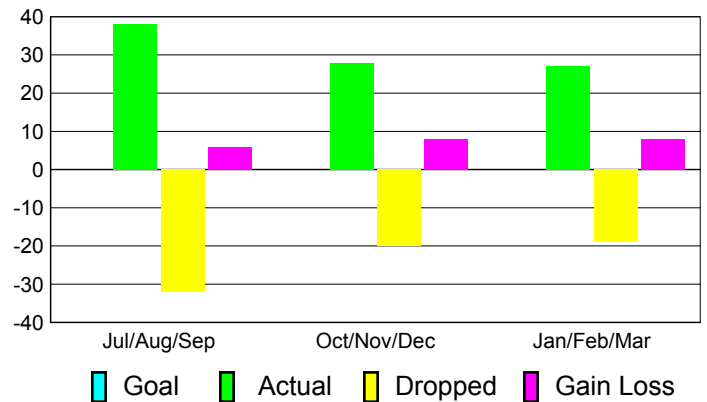

Membership Results 2010-2011

Goal, New, Dropped, Gain/Loss

Comparison of Membership Gain/Loss

Current Year Compared to the Previous Year